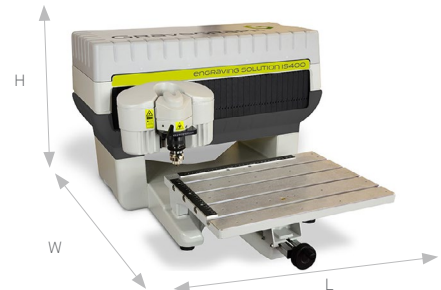

m20 series

An affordable engraving system that is convenient, easy-to-operate.
 M20 - Flat items engraver.
 M20 PIX - Photo engraver - personalization equipment for picture and text engraving.
 M20 PEN: engraving of pens and flat items.
 M20 Artfoil: hot foil transfer of text and logos.
 M20 JEWEL - to engrave on rings (inside and outside), medals, chain bracelets.

Dimensions - LxWxH (mm)	340 x 310 x 310 (13.5" x 12" x 12")
Engraving area (mm)	100 x 100 (3" x 3")
Z stroke (mm)	30 (1.18")
Net weight (kg)	10

100 series

IS200 series

IS200, for personalising small objects, badges and plaques.

IS200 **IQ+**

Dimensions - LxWxH (mm)	500 x 455 x 295 (20" x 18" x 12")
Engraving area (mm)	80 x 225 (3" x 9")
Z stroke (mm)	15 (0.59")
Net weight (kg)	20

IS400 series

A flexible professional engraving machine for trophies and plaques, small signage, identification of industrial parts and light machining.

IS400 **IQ+**

Dimensions - LxWxH (mm)	435 x 610 x 893 (17" x 24" x 35")
Engraving area (mm)	305 x 210 (12" x 8")
Z stroke (mm)	40 (1.57")
Net weight (kg)	42

1000 series

IS6000

Three heavy-weight computerised engraving machines for cutting or machining. The XP engraving systems are fast, accurate, and powerful.