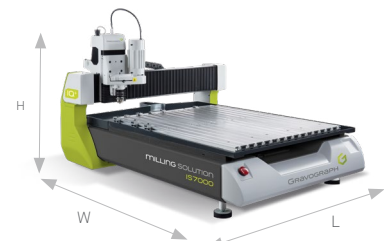

IS7000

IS7000 **IQ+**

IS7000XP **XP**

Dimensions - LxWxH (mm)	1093 x 1420 x 735 (43" x 56" x 29")	1093 x 1420 x 735 (43" x 56" x 29")
Engraving area (mm)	610 x 815 (24" x 32")	610 x 815 (24" x 32")
Z stroke (mm)	80 (3.15")	80 (3.15")
Net weight (kg)	220	230