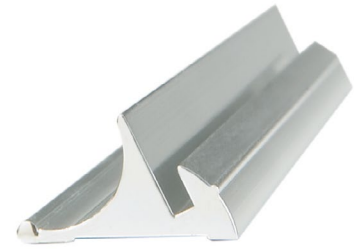

Counter and Desk Bases

#15

#35

#P100

Description	Inserts	Size	Max. Sign Height	Gold	Silver	Black	Clear	JRS#
Counter Sign Holder: holds up to 8" tall	1/8"	2 1/2" x 10"	8"	34826	34881	-	-	55
Counterbase Plateholder Tall Back	1/16"	3/4" x 10"	2"	65908	65907	-	-	15*
Counterbase Plateholder Tall Back	1/16"	3/4" x 8"	2"	65906	65905	-	-	15*
Counterbase Plateholder Tall Back	1/16"	1 1/4" x 10"	6"	65912	65911	-	-	35*
Counterbase Plateholder Tall Back	1/16"	1 1/4" x 8"	6"	65910	95509	-	-	35*
Desk Holder	1/8"	1/8" x 10"	12"	65953	65952	-	-	22
Desk Holder	1/8"	1/8" x 8"	12"	65951	65950	-	-	22
Desk Holder	3/32"	1 1/4" x 10"	6"	65961	65960	-	-	39
Desk Holder	3/32"	1 1/4" x 8"	6"	65959	65958	-	-	39
Deskplate Holder	1/16"	2" x 10"	6"	-	-	65945	65944	P100*
Deskplate Holder	1/16"	2" x 8"	6"	-	-	65946	65943	P100*
Plate Stand	1/16"	15/16" x 8"	3"	19474	19480	-	-	50
Plate Stand	1/16"	15/16" x 10"	3"	34825	34880	-	-	50