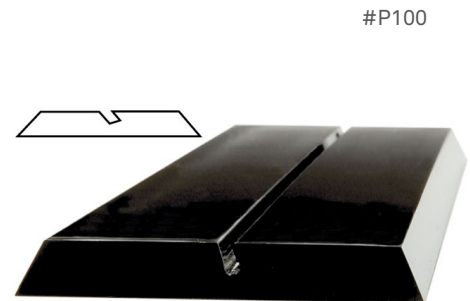

Counter and Desk Bases

#15

#35

#P100

Description	Inserts	Size	Max. Sign Height	Gold	Silver	Black	Clear	JRS#
Counter Sign Holder: holds up to 8" tall	1/8"	2 1/2" x 10"	8"	34826	34881	-	-	55
Counterbase Plateholder Tall Back	1/16"	3/4" x 10"	2"	65908	65907	-	-	15*
Counterbase Plateholder Tall Back	1/16"	3/4" x 8"	2"	65906	65905	-	-	15*
Counterbase Plateholder Tall Back	1/16"	1 1/4" x 10"	6"	65912	65911	-	-	35*
Counterbase Plateholder Tall Back	1/16"	1 1/4" x 8"	6"	65910	95509	-	-	35*
Desk Holder	1/8"	1/8" x 10"	12"	65953	65952	-	-	22
Desk Holder	1/8"	1/8" x 8"	12"	65951	65950	-	-	22
Desk Holder	3/32"	1 1/4" x 10"	6"	65961	65960	-	-	39
Desk Holder	3/32"	1 1/4" x 8"	6"	65959	65958	-	-	39
Deskplate Holder	1/16"	2" x 10"	6"	-	-	65945	65944	P100*
Deskplate Holder	1/16"	2" x 8"	6"	-	-	65946	65943	P100*
Plate Stand	1/16"	15/16" x 8"	3"	19474	19480	-	-	50
Plate Stand	1/16"	15/16" x 10"	3"	34825	34880	-	-	50