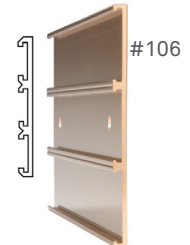

Multiple Sign Holders

Description	Inserts	Size	Gold	Silver	Black	JRS#
Two-Line Plate Holder	1/16"	Top: 2" x 9" Bottom: 1 1/2" x 9"	34824	-	-	23
Two-Line Plate Holder	1/16"	1 1/4" x 6"	30075	30074	-	71
Multiple Insert Wall Plate Holder: Center Strip	1/16"	25"	34843	34895	-	76*
Multiple Insert Wall Plate Holder: Frame Strip	1/16"	25"	34840	34894	-	75*
Multiple Wall Bracket	1/16"	1" x 10"	65972	-	-	103
Multiple Wall Bracket	1/16"	1" x 10"	65976	65975	-	104*
Multiple Wall Bracket	1/16"	1" x 8"	65974	65973	-	104*
Multiple Wall Bracket	1/16"	1" x 10"	65986	65971	-	106*
Multiple Wall Bracket - 3 slots of 1" x 10"	1/16"	3" x 10"	-	65985	-	106*
Multiple Wall Bracket	1/16"	1 1/2" x 6"	65978	65977	-	112
Multiple Wall Bracket	1/16"	1 1/2" x 8"	65980	65979	-	112
Multiple Wall Bracket	1/16"	Top: 1" x 10" Bottom: 1 1/2" x 10"	65982	65981	-	107
Multiple Wall Bracket	1/16"	Top: 1" x 6" Bottom: 2" x 6"	73429	73430	73431	115
Multiple Wall Bracket	1/16"	Top: 1" x 8" Bottom: 2" x 8"	73432	73433	73434	115
Multiple Wall Bracket	1/16"	Top: 1" x 10" Bottom: 2" x 10"	65984	65983	73435	115
Multiple Wall Bracket	1/16"	Top: 1" x 12" Bottom: 2" x 12"	73436	73437	73438	115

Plate Holders

Description	Inserts	Size	Gold	Silver	JRS#
Rib Back Plate Holder	1/16"	2" x 8"	19476	19485	58*
Rib Back Plate Holder	1/16"	2" x 10"	30069	30068	58*
Rib Back Plate Holder	1/16"	2" x 26"	34837	34891	58*
Plate Holder	1/8"	2" x 8"	34838	34892	94*
Plate Holder	1/8"	2" x 10"	34839	34893	94*