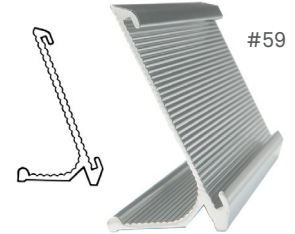

Plate Holders Continued...

| Description | Inserts | Size | Gold | Silver | Black | Clear | JRS# |
|------------------------------|---------|-------------|---------|------------------|-------|-------|------|
| Desk Plate Holder Plain back | 1/16" | 1" x 6" | 65898 | 65897 | - | - | 25 |
| Desk Plate Holder Plain back | 1/16" | 1" x 8" | 65900 | 65899 | - | - | 25 |
| Desk Plate Holder Plain back | 1/16" | 2" x 12" | 73406 | 73407 | 73408 | - | 48 |
| Desk Plate Holder Plain back | 1/16" | 2" x 10" | 65904 | 65903 | - | - | 48* |
| Desk Plate Holder Plain back | 1/16" | 2" x 8" | 65902 | 65901 | 73409 | - | 48 |
| Pedestal Plate Holder | 1/16" | 1 1/2" x 9" | 34823 | 34877 | - | 34995 | 31* |
| Slimline Plate Holder | 1/16" | 1" x 7" | 30073 | 30072 | - | - | 25 |
| Standard Plate Holder | 1/16" | 2" x 8" | 30077 | 34882 30076** | - | - | 59 |
| Standard Plate Holder | 1/16" | 2" x 10" | 34820 | 19479 | - | - | 59* |
| Standard Plate Holder | 1/16" | 2" x 8" | 34821 | 34875 | - | - | 11 |
| Standard Plate Holder | 1/16" | 2" x 10" | - | 34876 | - | - | 11 |
| The Executive | 1/16" | 2" x 8" | 34842 | 34900 | - | - | 34* |
| Wall Plate Holder | 1/16" | 1/2" x 4" | 73410 | - | - | - | 86 |
| Wall Plate Holder | 1/16" | 1/2" x 8" | 86-08-G | - | - | - | 86 |
| Deskplate Holder | 1/16" | 1-1/2" x 8" | 73411 | - | - | - | 70 |
| Wall Plate Holder | 1/16" | 4" x 12" | - | - | 73412 | - | 51 |
| Wall Plate Holder | 1/16" | 3" x 3" | 73406 | 73414 | 73415 | - | 37 |
| Wall Plate Holder | 1/16" | 3" x 5" | 73416 | 73417 | 73418 | - | 37 |
| Wall Plate Holder | 1/16" | 3" x 6" | 73419 | 73420 | 73421 | - | 37 |
| Wall Plate Holder | 1/16" | 3" x 8" | - | - | 73422 | - | 37 |
| Wall Plate Holder | 1/16" | 3" x 10" | - | - | 73423 | - | 37 |
| Wall Plate Holder | 1/16" | 3" x 12" | - | 73424 | 73425 | - | 37 |
| Wall Plate Holder | 1/16" | 3" x 14" | 73426 | 73427 | 73428 | - | 37 |