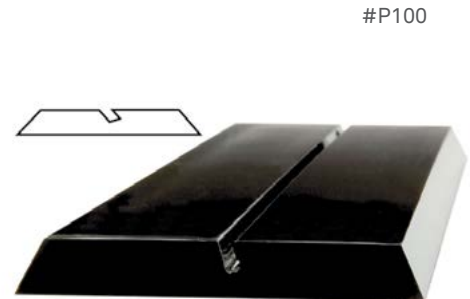

Counter and Desk Bases

#15

#35

#P100

Description	Inserts	Size	Max. Sign Height	Gold	Silver	Black	Clear	JRS#
Counter Sign Holder: holds up to 8" tall	1/8"	2 1/2" x 10"	8"	34826	34881	-	-	55
Counterbase Plateholder Tall Back	1/16"	3/4" x 10"	2"	65908	65907	-	-	15*
Counterbase Plateholder Tall Back	1/16"	3/4" x 8"	2"	65906	65905	-	-	15*
Counterbase Plateholder Tall Back	1/16"	1 1/4" x 10"	6"	65912	65911	-	-	35*
Counterbase Plateholder Tall Back	1/16"	1 1/4" x 8"	6"	65910	95509	-	-	35*
Desk Holder	1/8"	1/8" x 10"	12"	65953	65952	-	-	22
Desk Holder	1/8"	1/8" x 8"	12"	65951	65950	-	-	22
Desk Holder	3/32"	1 1/4" x 10"	6"	65961	65960	-	-	39
Desk Holder	3/32"	1 1/4" x 8"	6"	65959	65958	-	-	39
Deskplate Holder	1/16"	2" x 10"	6"	-	-	65945	65944	P100*
Deskplate Holder	1/16"	2" x 8"	6"	-	-	65946	65943	P100*
Plate Stand	1/16"	15/16" x 8"	3"	19474	19480	-	-	50
Plate Stand	1/16"	15/16" x 10"	3"	34825	34880	-	-	50