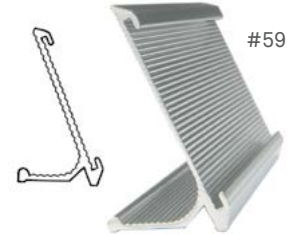

Plate Holders Continued...

Description	Inserts	Size	Gold	Silver	Black	Clear	JRS#
Desk Plate Holder Plain back	1/16"	1" x 6"	65898	65897	-	-	25
Desk Plate Holder Plain back	1/16"	1" x 8"	65900	65899	-	-	25
Desk Plate Holder Plain back	1/16"	2" x 12"	73406	73407	73408	-	48
Desk Plate Holder Plain back	1/16"	2" x 10"	65904	65903	-	-	48*
Desk Plate Holder Plain back	1/16"	2" x 8"	65902	65901	73409	-	48
Pedestal Plate Holder	1/16"	1 1/2" x 9"	34823	34877	-	34995	31*
Slimline Plate Holder	1/16"	1" x 7"	30073	30072	-	-	25
Standard Plate Holder	1/16"	2" x 8"	30077	34882 30076**	-	-	59
Standard Plate Holder	1/16"	2" x 10"	34820	19479	-	-	59*
Standard Plate Holder	1/16"	2" x 8"	34821	34875	-	-	11
Standard Plate Holder	1/16"	2" x 10"	-	34876	-	-	11
The Executive	1/16"	2" x 8"	34842	34900	-	-	34*
Wall Plate Holder	1/16"	1/2" x 4"	73410	-	-	-	86
Wall Plate Holder	1/16"	1/2" x 8"	84044	-	-	-	86
Deskplate Holder	1/16"	1-1/2" x 8"	73411	-	-	-	70
Wall Plate Holder	1/16"	4" x 12"	-	-	73412	-	51
Wall Plate Holder	1/16"	3" x 3"	73406	73414	73415	-	37
Wall Plate Holder	1/16"	3" x 5"	73416	73417	73418	-	37
Wall Plate Holder	1/16"	3" x 6"	73419	73420	73421	-	37
Wall Plate Holder	1/16"	3" x 8"	-	-	73422	-	37
Wall Plate Holder	1/16"	3" x 10"	-	-	73423	-	37
Wall Plate Holder	1/16"	3" x 12"	-	73424	73425	-	37
Wall Plate Holder	1/16"	3" x 14"	73426	73427	73428	-	37

Description	Inserts	Size	Gold	Silver	Black	JRS#
Utility Wall Plate Holder	1/16"	3/4" x 26"	34829	34885	-	44
Utility Wall Plate Holder	1/16"	1" x 4"	19475	19482	-	56
Utility Wall Plate Holder	1/16"	1" x 6"	30067	30066	-	56
Utility Wall Plate Holder	1/16"	1" x 8"	34830	19483	-	56
Utility Wall Plate Holder	1/16"	1" x 10"	34831	34886	-	56
Utility Wall Plate Holder	1/16"	1" x 26"	34832	34887	-	56
Utility Wall Plate Holder	1/16"	1 1/2" x 8"	34833	34888	-	57
Utility Wall Plate Holder	1/16"	1 1/2" x 9"	34834	34889	-	57
Utility Wall Plate Holder	1/16"	1 1/2" x 10"	34835	-	-	57
Utility Wall Plate Holder	1/16"	1 1/2" x 26"	34836	34890	-	57