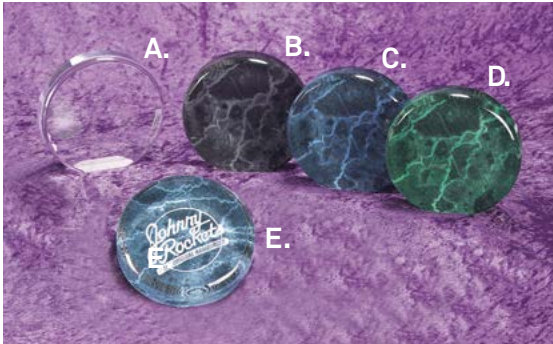

# Marble Awards

Choose from 3 marble colors or clear  
 Available as 4" dome paper weights, or 5" freestanding circular award  
 Leave engraved images frosted or color-filled for extra impact

Circular Marble Awards	Free-standing design 5" diameter, 1" thick
A. Clear	35717
B. Black Marble	35718
C. Blue Marble	35719
D. Green Marble	35720
Dome Marble Paperweights	Designed to lay flat 4" diameter, 1" thick
E. Blue marble	35715
Green marble (not shown)	35716

# Acrylic Awards

Jade faceted octagon acrylic features 1" base

Clear Awards	Free-standing design 1" thick	
F. Small jade octagon	5-3/4"W x 5-3/4"H	35724
G. Large jade octagon	7-1/2"W x 7-1/2"H	35725
H. Acrylic prism award Small prism Large prism	3/4" thickness 5"W x 8"H 6"W x 10"H	35706
I. Faceted small octagon award	5-3/4"W x 5-3/4"H	35704
J. Rectangle Glass Plaque		82164

Solid 1" base  
Extremely durable