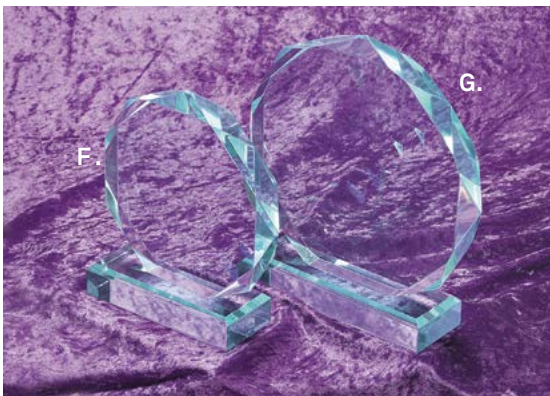

# Marble Awards

Choose from 3 marble colors or clear  
 Available as 4" dome paper weights, or 5" freestanding circular award  
 Leave engraved images frosted or color-filled for extra impact

Circular Marble Awards	Free-standing design 5" diameter, 1" thick
A. Clear	35717
B. Black Marble	35718
C. Blue Marble	35719
D. Green Marble	35720
Dome Marble Paperweights	Designed to lay flat 4" diameter, 1" thick
E. Blue marble	35715
Green marble (not shown)	35716

# Acrylic Awards

Jade faceted octagon acrylic features 1" base

Clear Awards	Free-standing design 1" thick	
F. Small jade octagon	5-3/4"W x 5-3/4"H	35724
G. Large jade octagon	7-1/2"W x 7-1/2"H	35725
H. Acrylic prism award Small prism Large prism	3/4" thickness 5"W x 8"H 6"W x 10"H	35706
I. Faceted small octagon award	5-3/4"W x 5-3/4"H	35704
J. Rectangle Glass Plaque		82164

Solid 1" base  
Extremely durable